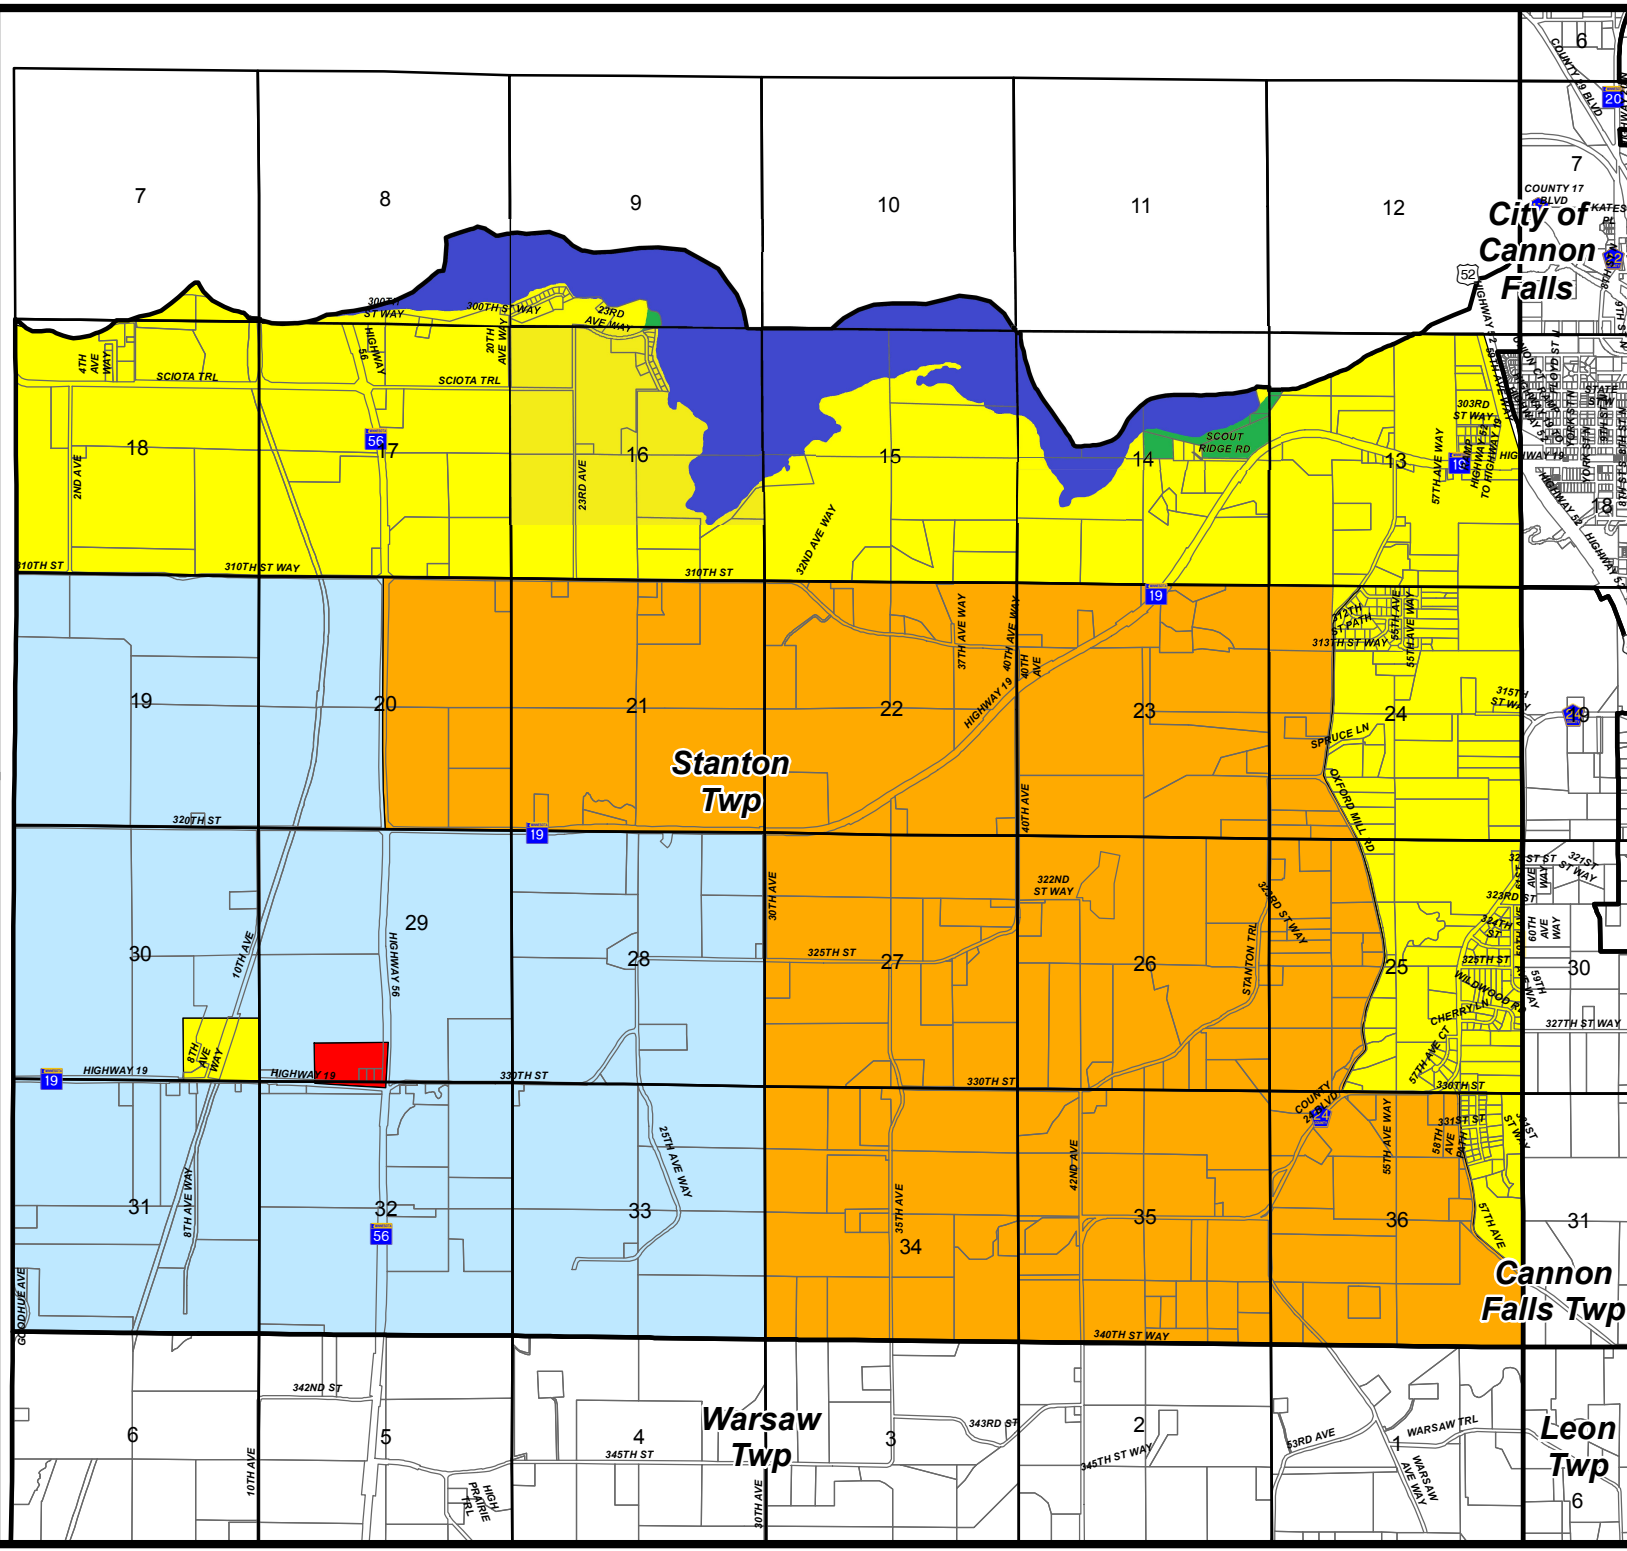

ZONING DISTRICTS

STANTON TOWNSHIP

GOODHUE COUNTY, MN

- Legend**
- Township Boundary
 - Section Line
 - Parcel
 - A1, Agricultural Protection
 - A2, Agricultural
 - B2, Rural Business
 - R1, Residential
 - P1, Public Park

0 0.25 0.5 1 Miles

1 inch = 4,000 feet

Prepared by Goodhue County
GIS Office
September 2011

DATA DISCLAIMER:
Goodhue County assumes NO liability for the accuracy or completeness of this map OR responsibility for any associated direct, indirect, or consequential damages that may result from its use or misuse. Goodhue County Copyright 2011